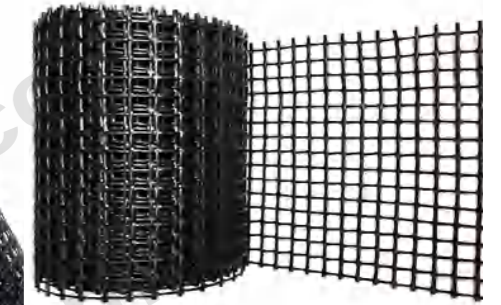

Warning Net (Traffic Net)

Material: 100% HDPE With UV

Mesh Hole: 10*0.4cm, 10*0.26cm, 65*35cm

Width: 1m, 1.2m, 1.5m, 1.8m, 2m, etc.

Color: Red, Orange, Yellow, Green, Blue, etc.