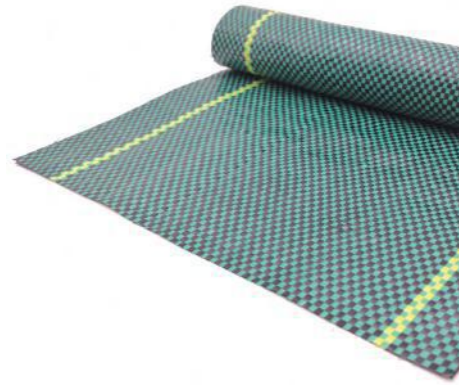

Weed Mat (Ground Cover)

Feature: UV Stabilized

Width: 0.9m, 1m, 1.2m, 1.83m, 2m, 3m, etc.

Length: 10m, 50m, 100m, 200m, 400m, etc.

Color: Black With Blue Marking Line

Application: Preventing Grass Growth

Weed Mat (Other Name: Silt Fence)