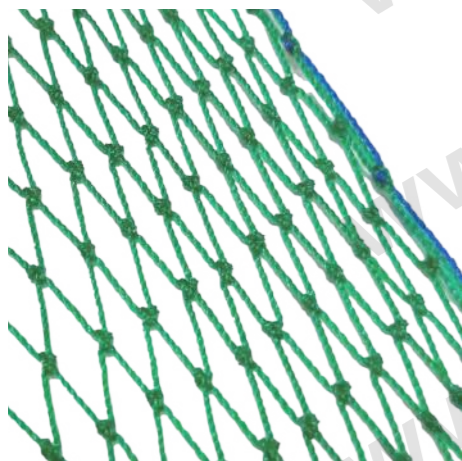

PE Fishing Net (Blue)

Structure: 380D/6, 9, 12, 15,18, 21, 30, 36, 48, 60 Ply, etc.

Selvage: DSTB/SSTB

Stretching Way: DWS/LWS

Color: Green, Blue, Black, White, Grey, etc

PE Fishing Net (Classic Light Green)

Structure: 380D/6, 9, 12, 15,18, 21, 30, 36, 48, 60 Ply, etc.

Selvage: DSTB/SSTB

Stretching Way: DWS/LWS

Color: Green, Blue, Black, White, Grey, etc