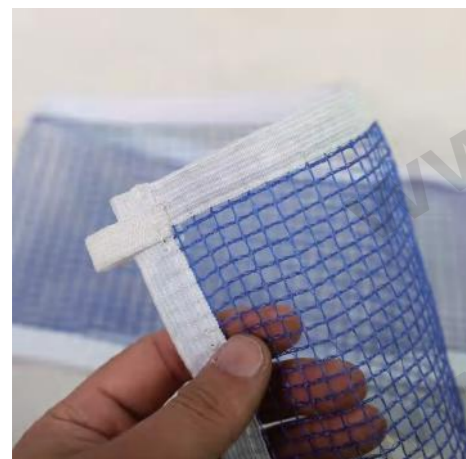

Material: PE, PP, Polyester, Nylon
Classification: 5, 7, 11 Players
Mesh Hole: 12x12cm, etc.
Size: 7.32*2.44, 5.5*2, 3*2, 1.8*1.2, 1.2*0.8m
Color: White, Green, Black, etc.

Volleyball Net

Material: PE, PP, Polyester, Nylon
Mesh Hole: 10x10cm
Size: 1m(Height)*9.6m(Length)
Color: Black, Green, White etc.
Accessory: With Steel Cable(12.5m)

Tennis Net

Material: PE, PP, Polyester, Nylon
Mesh Hole: 35~45mm
Size: 1.07m(Height)*12.8m(Length)
Color: Black, etc.

Badminton Net

Material: PE, PP, Polyester, Nylon
Mesh Hole: 1.8cm, 2cm, etc.
Size: 0.76m(Height)*6.1m(Length)
Color: Brownish Red, Black, Green, etc.

Ping Pong Net / Table Tennis Net

Material: PE, PP, Polyester, Nylon
Mesh Hole: 2x2cm, etc.
Size: 180cm*15m, 175cm*15cm, etc.
Color: Blue, Black, etc.

Basketball Net

Material: PE, PP, Polyester, Nylon
Mesh Hole: 5.5~6.0cm
Size: 55cm(Length)
Color: White, White With Red, White With Blue, White With Red & Blue, etc.