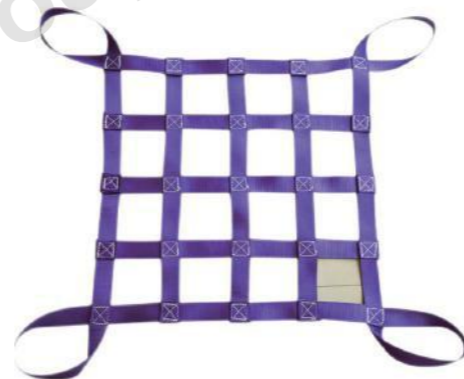

Cargo Lifting Net (Belt-Woven Type)

Material: PP, Polyester, Nylon
Mesh Hole: 5cm, 10cm, 15cm, 20cm, etc.
Size: 3m x 3m, 4m x 4m, 5m x 5m, etc.
Lifting Capacity: 1, 2, 3, 4 tons, etc.
Color: Yellow, White, Black, Red, etc.