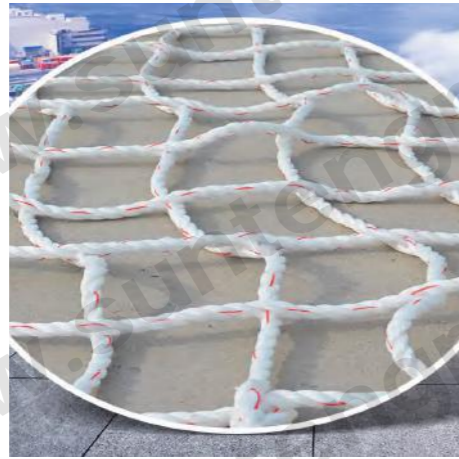

Cargo Lifting Net (Rope-Woven Type)

Material: PP, Polyester, Nylon
Mesh Hole: 5cm, 10cm, 15cm, 20cm, etc.
Size: 3m x 3m, 4m x 4m, 5m x 5m, etc.
Lifting Capacity: 1, 2, 3, 4 tons, etc.
Color: White, Black, etc.