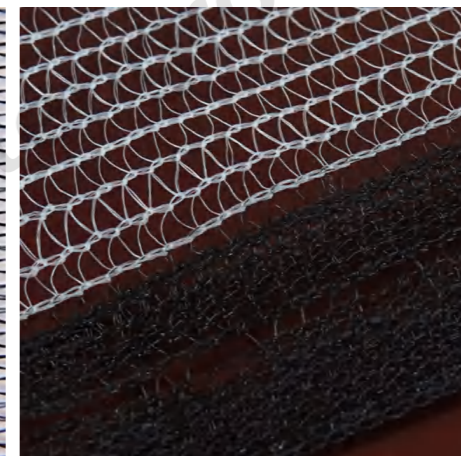

Anti Bird Net (BOP)

Material: 100% PP With UV
Mesh Hole: 5~50mm
Width: 0.5~6m
Length: 5m, 10m, 20m, 50m, 100m, etc.
Color: Black, White, Green, etc.

Anti Bird Net (Extrusion)

Material: 100% HDPE With UV
Mesh Hole: 15mm, etc
Common Size: 2x5m, 2x10m, 4x5m, 4x10m, 4x100m, etc
Color: Green, Blue, Grey, etc.

Anti Bird Net (Raschel)

Other Application: Anti Hail Net
Material: 100% HDPE With UV
Mesh Hole: 5~10mm
Size: OEM
Color: Black, White, Green, etc.

Anti Hail Net (Knotless)

Other Application: Anti Bird Net