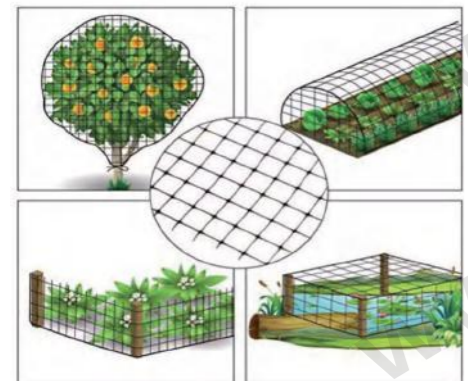

Anti Bird Net (Knotted)

Material: 100% HDPE With UV
Mesh Hole: 10~25mm
Width: 1~15m
Length: 15m, 30m, etc.
Color: Black, White, Green, etc.

Anti Bird Net (BOP)

Material: 100% PP With UV
Mesh Hole: 5~50mm
Width: 0.5~6m
Length: 5m, 10m, 20m, 50m, 100m, etc.
Color: Black, White, Green, etc.

Anti Bird Net (Extrusion)

Material: 100% HDPE With UV
Mesh Hole: 15mm, etc
Common Size: 2x5m, 2x10m, 4x5m, 4x10m, 4x100m, etc
Color: Green, Blue, Grey, etc.

Anti Bird Net (Raschel)

Other Application: Anti Hail Net
Material: 100% HDPE With UV
Mesh Hole: 5~10mm
Size: OEM
Color: Black, White, Green, etc.