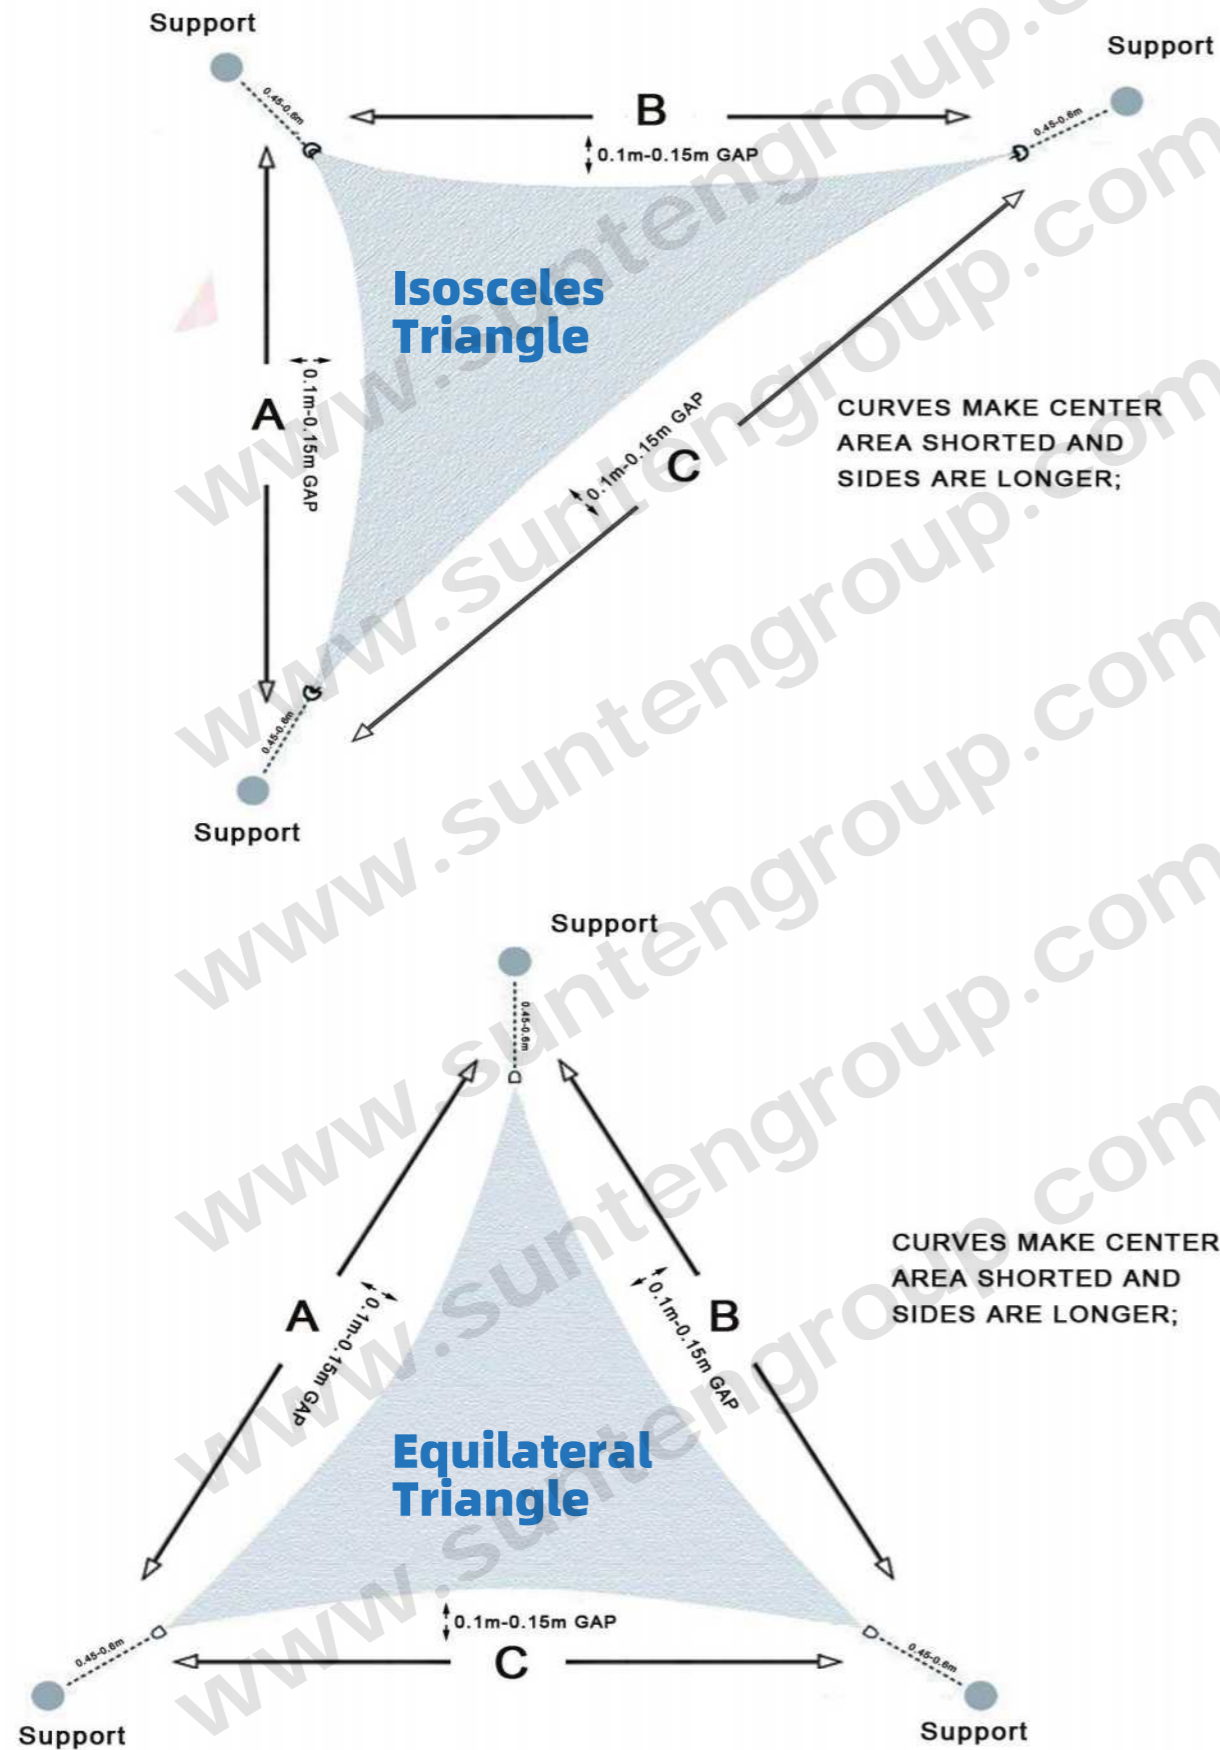

BLEND COLOR

SAND COLOR

RED COLOR

SHADE SAIL SHAPE

SHADE SAIL SHAPE

Anti Bird Net (Knotted)

Material: 100% HDPE With UV
Mesh Hole: 10~25mm
Width: 1~15m
Length: 15m, 30m, etc.
Color: Black, White, Green, etc.