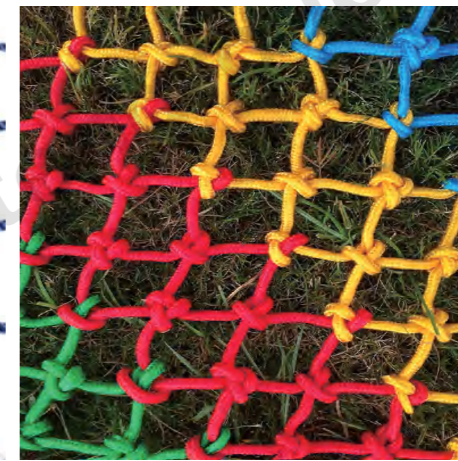

Safety Net (Knotted/Hand-Knitted)
Material: PP, PE, Polyester, Nylon.
Mesh Hole: 1.5~20cm Square or Diamond
Color: White, Black, Green, Blue, Red,
Orange, Yellow, Mixed-Color, etc
Size: OEM in any size.