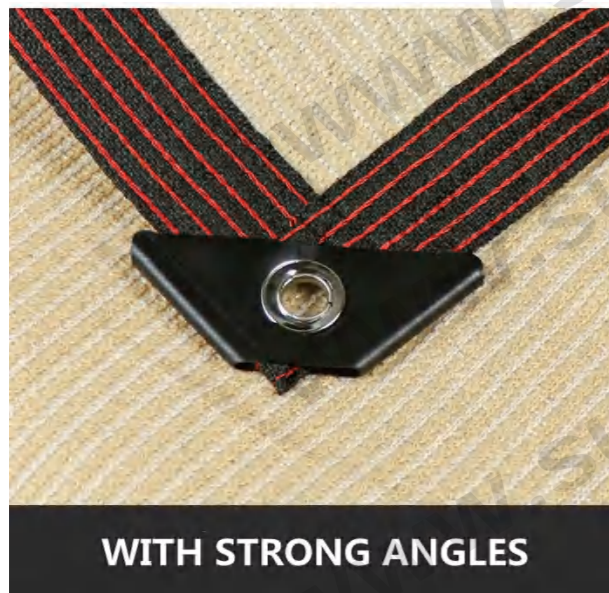

Shade Net (With Border Reinforcement)

Material: 100% HDPE

Feature: UV Stabilized

Structure: Raschel / Plain

Shade Rate: 40%-95%

Color: Black , Green, Brown, etc.

COMMON SIZES AS BELOW(OEM AVAILABLE):

| | | | | | | | |
|-----|-----|------|------|------|------|-------|-------|
| 2*2 | 3*3 | 4*4 | 5*5 | 6*6 | 8*8 | 10*10 | 12*12 |
| 2*3 | 3*4 | 4*5 | 5*6 | 6*7 | 8*9 | 10*11 | 12*13 |
| 2*4 | 3*5 | 4*6 | 5*7 | 6*8 | 8*10 | 10*12 | 12*14 |
| 2*5 | 3*6 | 4*7 | 5*8 | 6*9 | 8*11 | 10*13 | 12*15 |
| 2*6 | 3*7 | 4*8 | 5*9 | 6*10 | 8*12 | 10*14 | 12*16 |
| 2*7 | 3*8 | 4*9 | 5*10 | 6*11 | 8*14 | 10*15 | 12*18 |
| 2*8 | 3*9 | 4*10 | 5*12 | 6*12 | 8*15 | 10*18 | 12*20 |