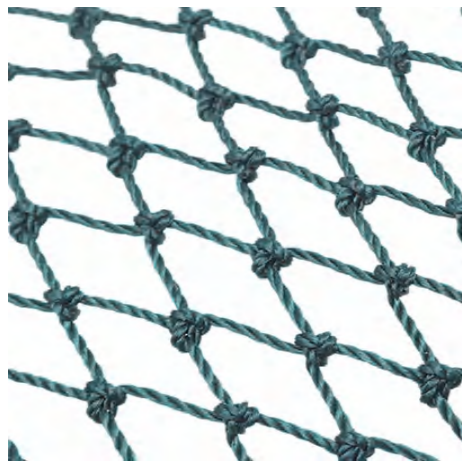

PE Fishing Net (Classic Dark Green)

Structure: 380D/6, 9, 12, 15,18, 21, 30, 36, 48, 60 Ply, etc.

Selvage: DSTB/SSTB

Stretching Way: DWS/LWS

Color: Green, Blue, Black, White, Grey, etc

PE Fishing Net (Blue)

Structure: 380D/6, 9, 12, 15,18, 21, 30, 36, 48, 60 Ply, etc.

Selvage: DSTB/SSTB

Stretching Way: DWS/LWS

Color: Green, Blue, Black, White, Grey, etc

PE Fishing Net (Classic Light Green)

Structure: 380D/6, 9, 12, 15,18, 21, 30, 36, 48, 60 Ply, etc.

Selvage: DSTB/SSTB

Stretching Way: DWS/LWS

Color: Green, Blue, Black, White, Grey, etc

PE Fishing Net (Grey)

Structure: 380D/6, 9, 12, 15,18, 21, 30, 36, 48, 60 Ply, etc.

Selvage: DSTB/SSTB

Stretching Way: DWS/LWS

Color: Green, Blue, Black, White, Grey, etc