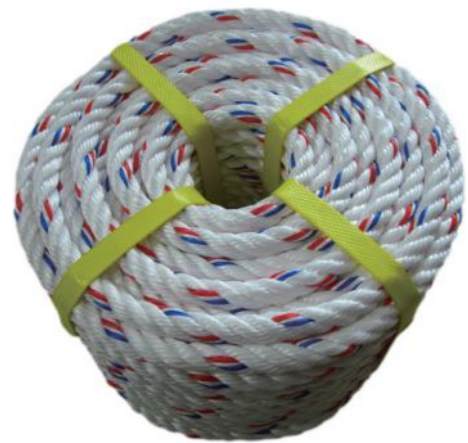

PP Rope (Danline)

Material: 100% PP With UV

Diameter: 3mm-60mm

Length: 10m, 20m, 50m, 91m, 100m, 183m, 220m, 660m, etc.

Color: White With Red/Blue, Blue With White, White, Green, Blue, etc.

Multi Rope

Material: PP, Polyester

Diameter: 6mm-22mm

Length: 10m, 20m, 50m, 91m, 100m, 183m, 220m, 660m, etc.

Color: White, etc.

Double-Twist Rope

Material: PP, PE, Polyester, Nylon

Structure: 3 Strand, 8 Strand

Diameter: 3mm-1200mm

Length: 91m, 100m, 183m, 220m, 660m, etc.

Color: White, Black, etc.

Split-Film Rope

Material: 100% PP With UV

Diameter: 3mm-60mm

Length: 10m, 20m, 50m, 91m, 100m, 183m, 220m, 660m, etc.

Color: Blue, Green, White, Yellow, etc.