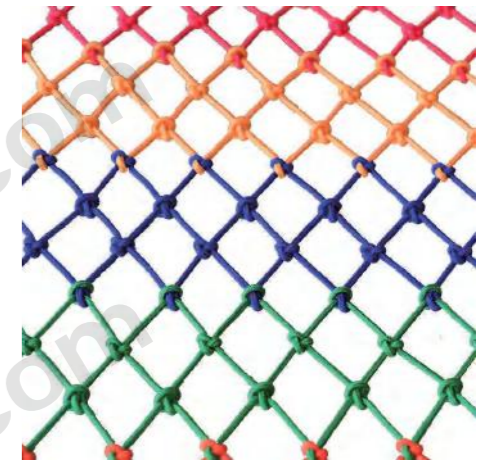

Safety Net (Knotted/Hand-Knitted)
Material: PP, PE, Polyester, Nylon.
Mesh Hole: 1.5~20cm Square or Diamond
Color: White, Black, Green, Blue, Red,
Orange, Yellow, Mixed-Color, etc
Size: OEM in any size.