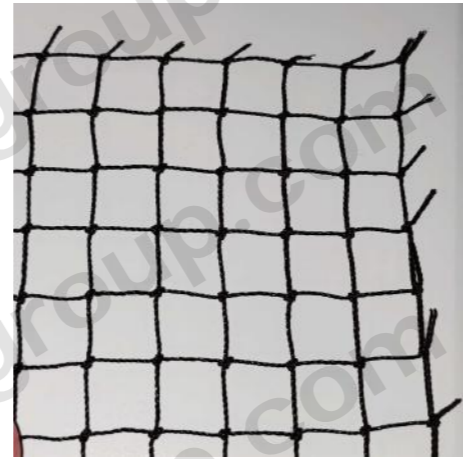

BLEND COLOR

SAND COLOR

RED COLOR

SHADE SAIL SHAPE

SHADE SAIL SHAPE

Anti Bird Net (Knotted)

Material: 100% HDPE With UV
Mesh Hole: 10~25mm
Width: 1~15m
Length: 15m, 30m, etc.
Color: Black, White, Green, etc.

Anti Bird Net (BOP)

Material: 100% PP With UV
Mesh Hole: 5~50mm
Width: 0.5~6m
Length: 5m, 10m, 20m, 50m, 100m, etc.
Color: Black, White, Green, etc.

Anti Bird Net (Extrusion)

Material: 100% HDPE With UV
Mesh Hole: 15mm, etc
Common Size: 2x5m, 2x10m, 4x5m, 4x10m, 4x100m, etc
Color: Green, Blue, Grey, etc.