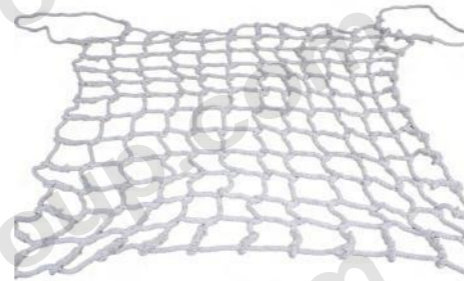

Cargo Lifting Net (Rope-Woven Type)

Material: PP, Polyester, Nylon
Mesh Hole: 5cm, 10cm, 15cm, 20cm, etc.
Size: 3m x 3m, 4m x 4m, 5m x 5m, etc.
Lifting Capacity: 1, 2, 3, 4 tons, etc.
Color: White, Black, etc.