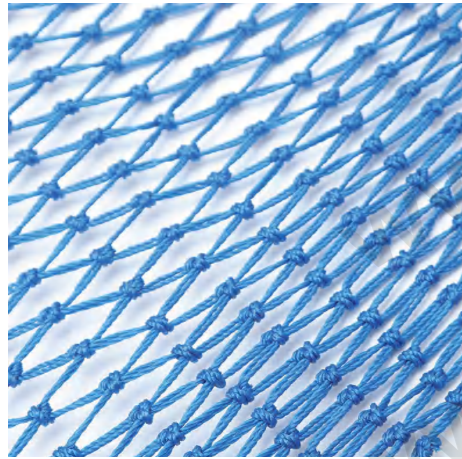

PE Fishing Net (Double Layers)

Structure: 380D/6, 9, 12, 15, 18, 21, 30, 36, 48, 60 Ply, etc.

Selvage: DSTB/SSTB

Stretching Way: DWS/LWS

Color: Green, Blue, Black, White, Grey, etc