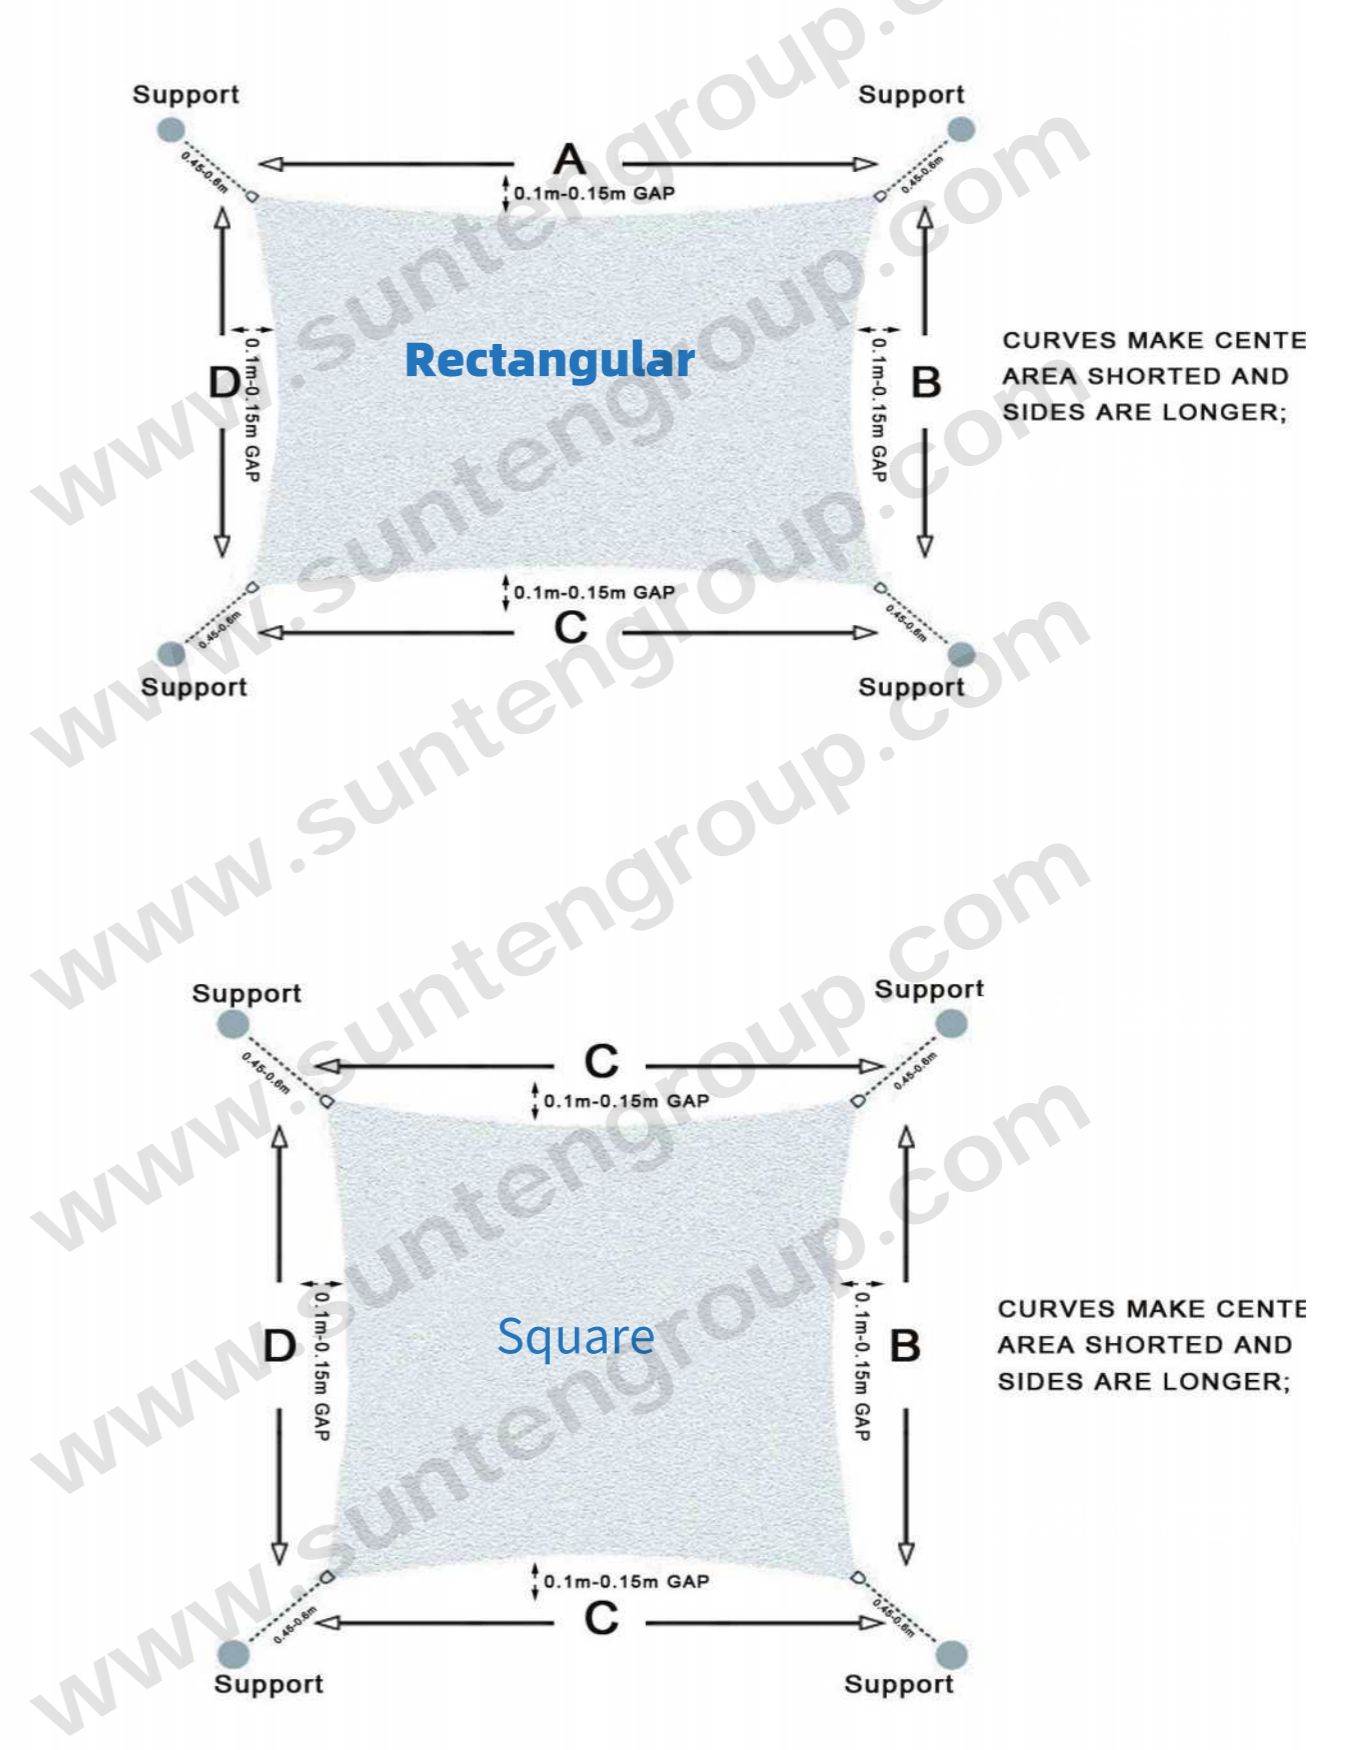

SHADE SAIL SHAPE